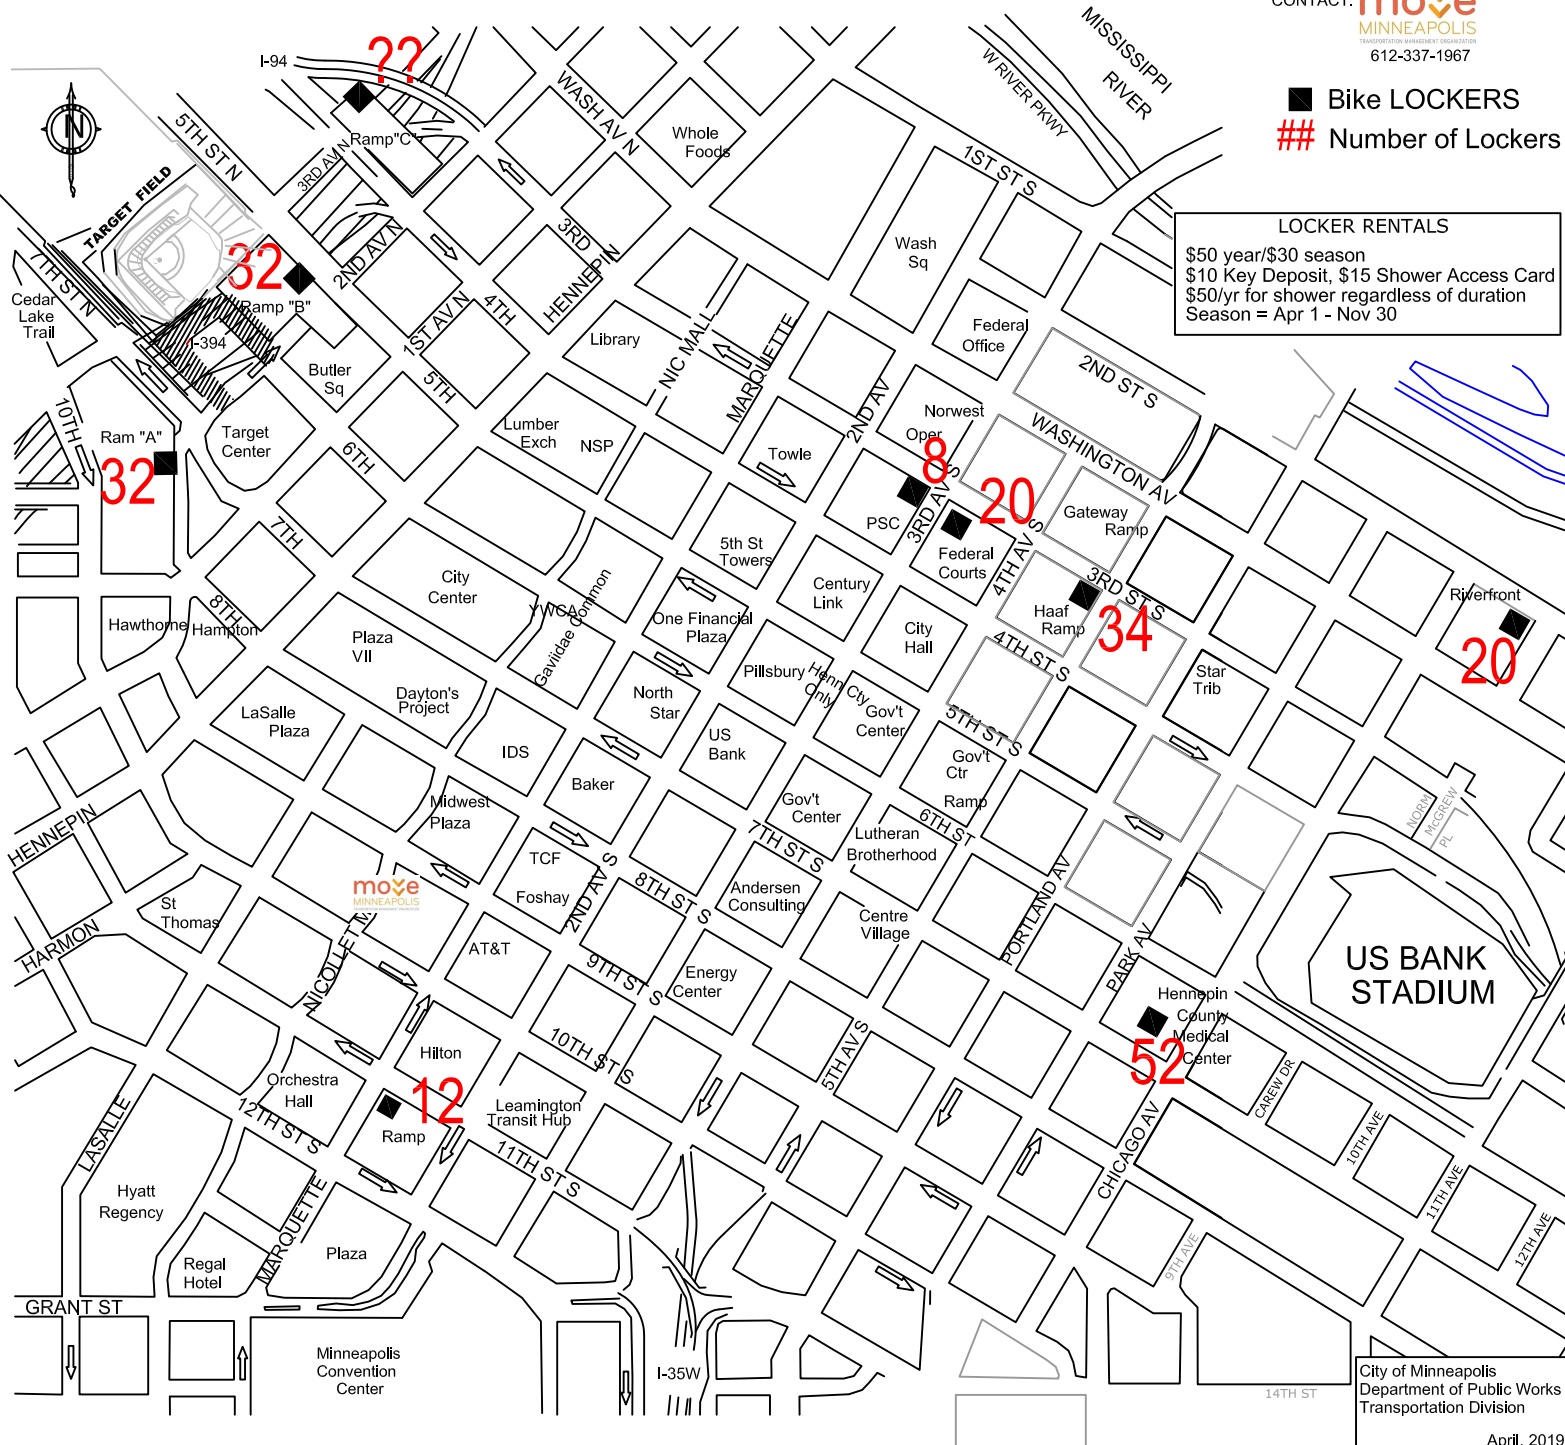

Bike Lockers 2019

DOWNTOWN MINNEAPOLIS

CONTACT: **move**
MINNEAPOLIS
TRANSPORTATION MANAGEMENT ORGANIZATION
612-337-1967

■ Bike LOCKERS
Number of Lockers

LOCKER RENTALS
\$50 year/\$30 season
\$10 Key Deposit, \$15 Shower Access Card
\$50/yr for shower regardless of duration
Season = Apr 1 - Nov 30

City of Minneapolis
Department of Public Works
Transportation Division